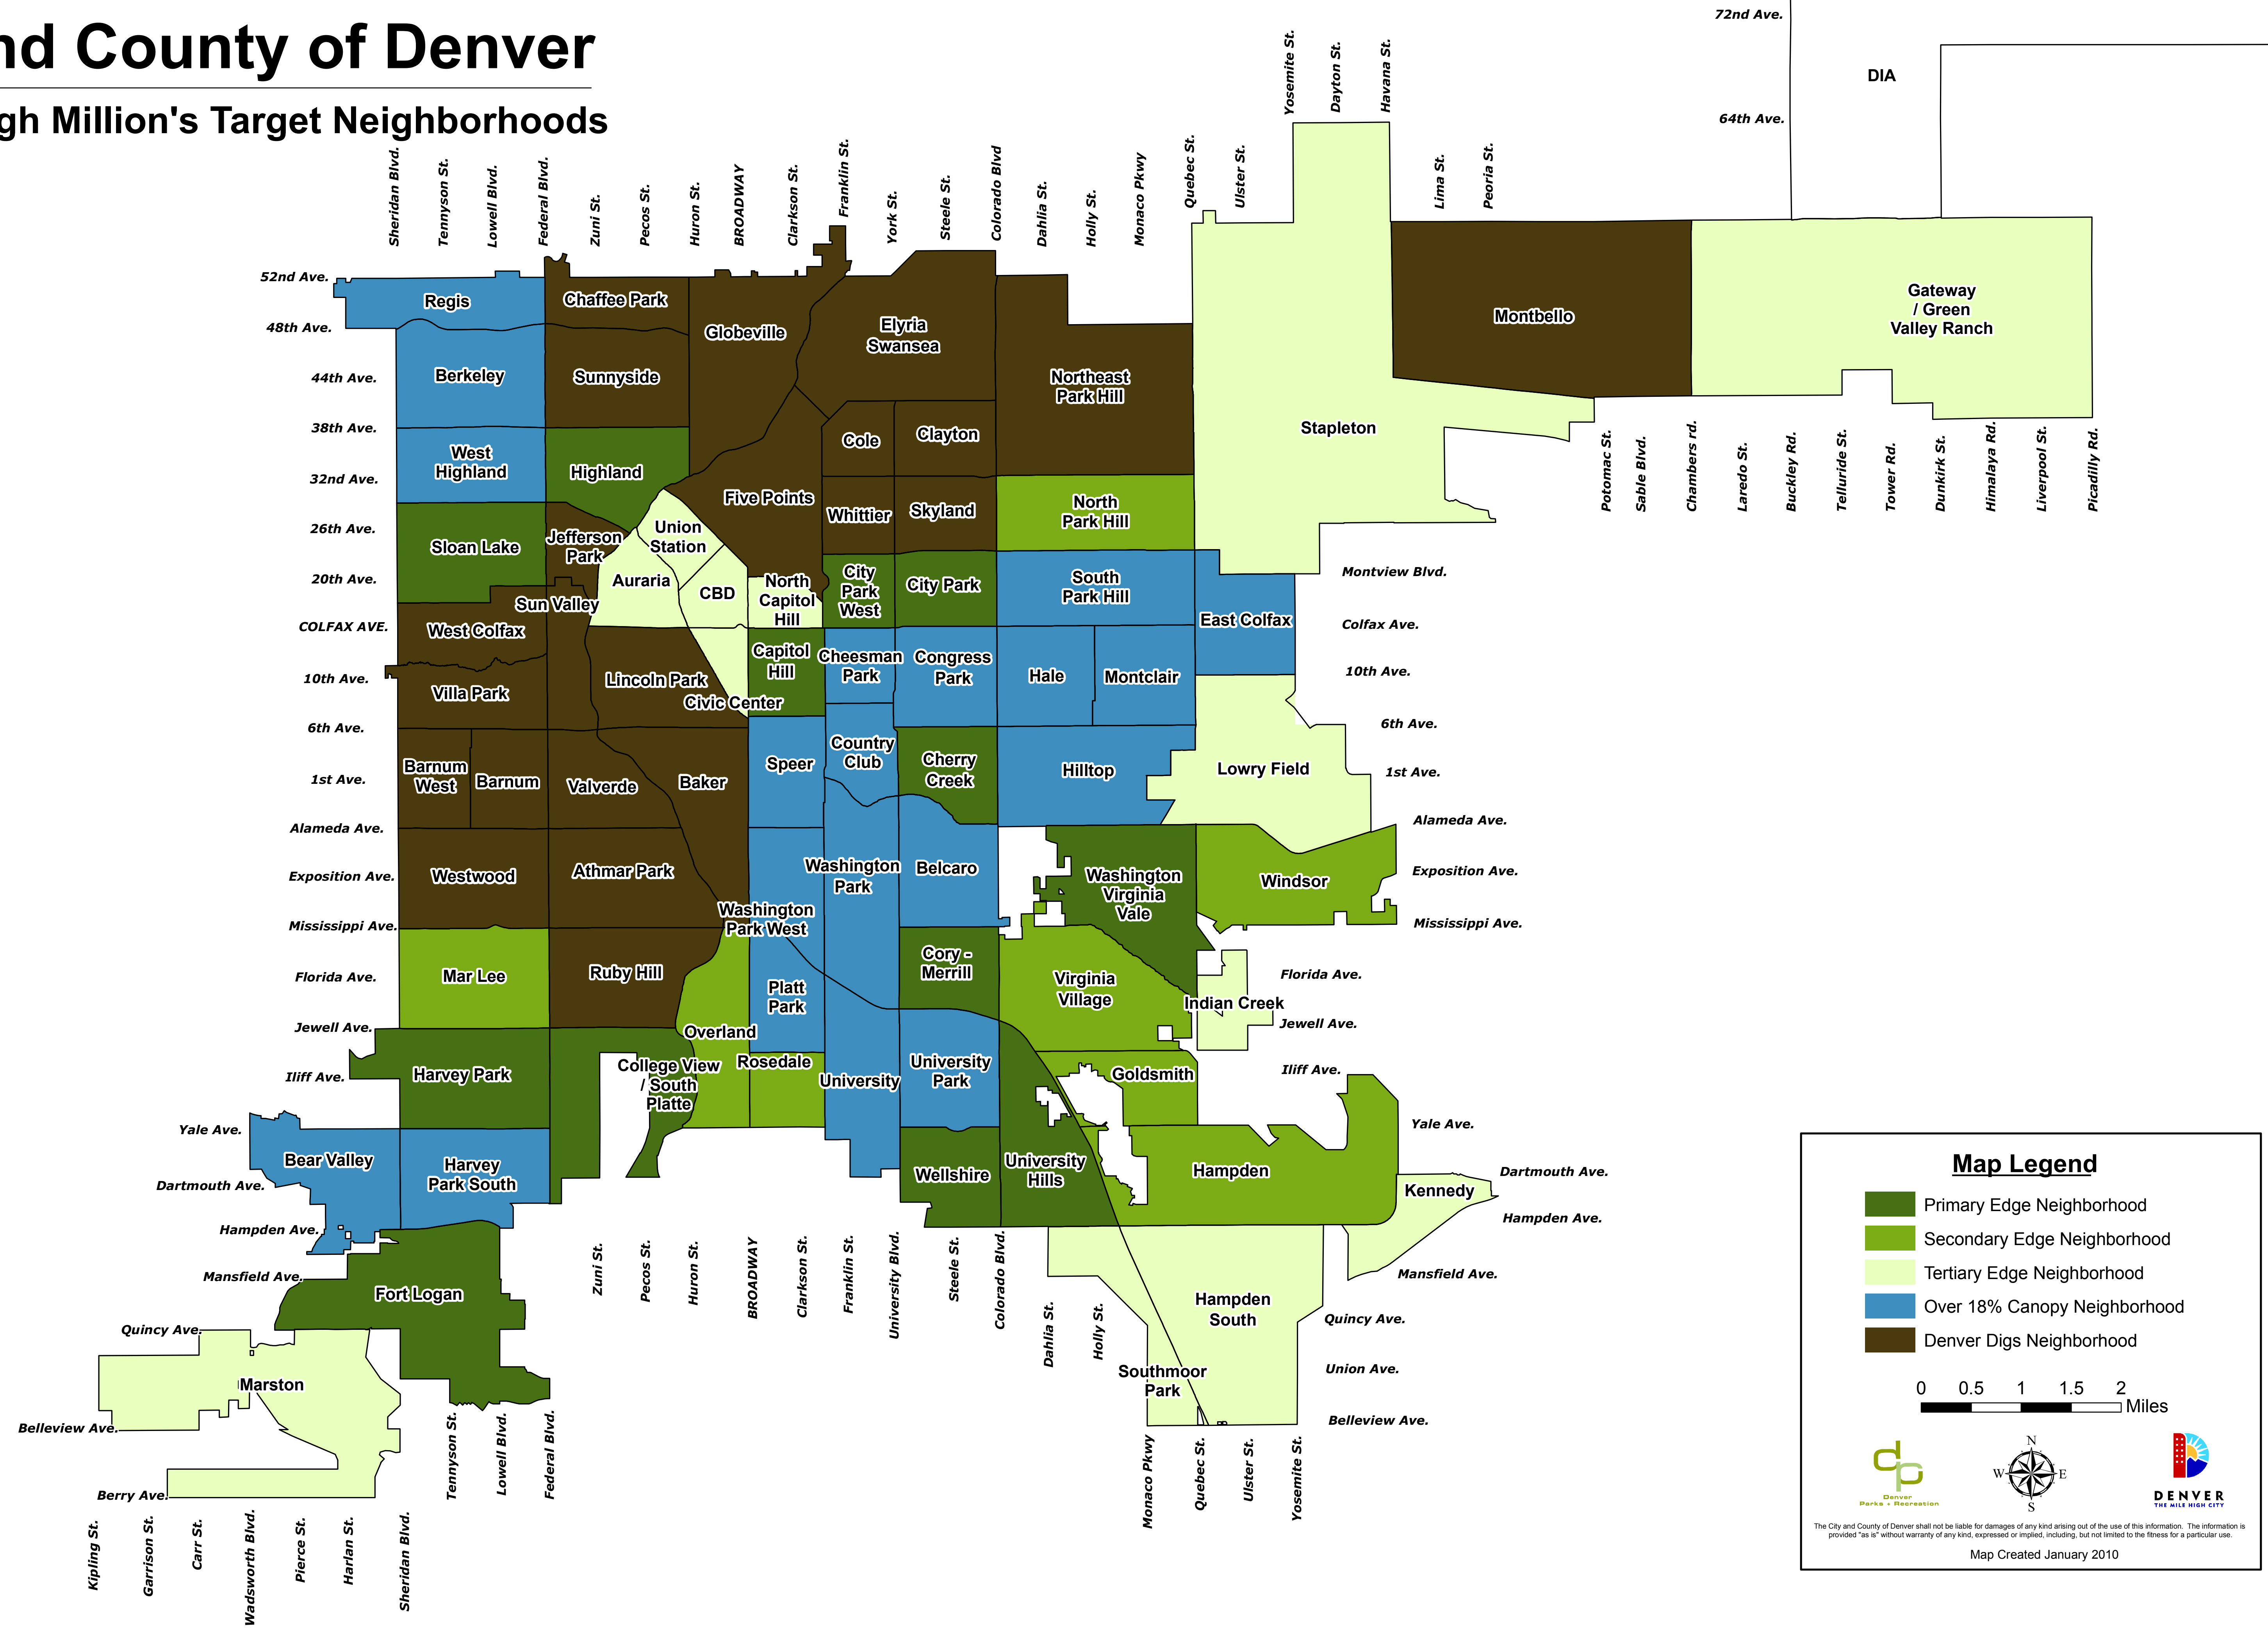

City and County of Denver

The Mile High Million's Target Neighborhoods

Map Legend

- Primary Edge Neighborhood
- Secondary Edge Neighborhood
- Tertiary Edge Neighborhood
- Over 18% Canopy Neighborhood
- Denver Digs Neighborhood

0 0.5 1 1.5 2 Miles

The City and County of Denver shall not be liable for damages of any kind arising out of the use of this information. The information is provided "as is" without warranty of any kind, expressed or implied, including, but not limited to the fitness for a particular use.

Map Created January 2010